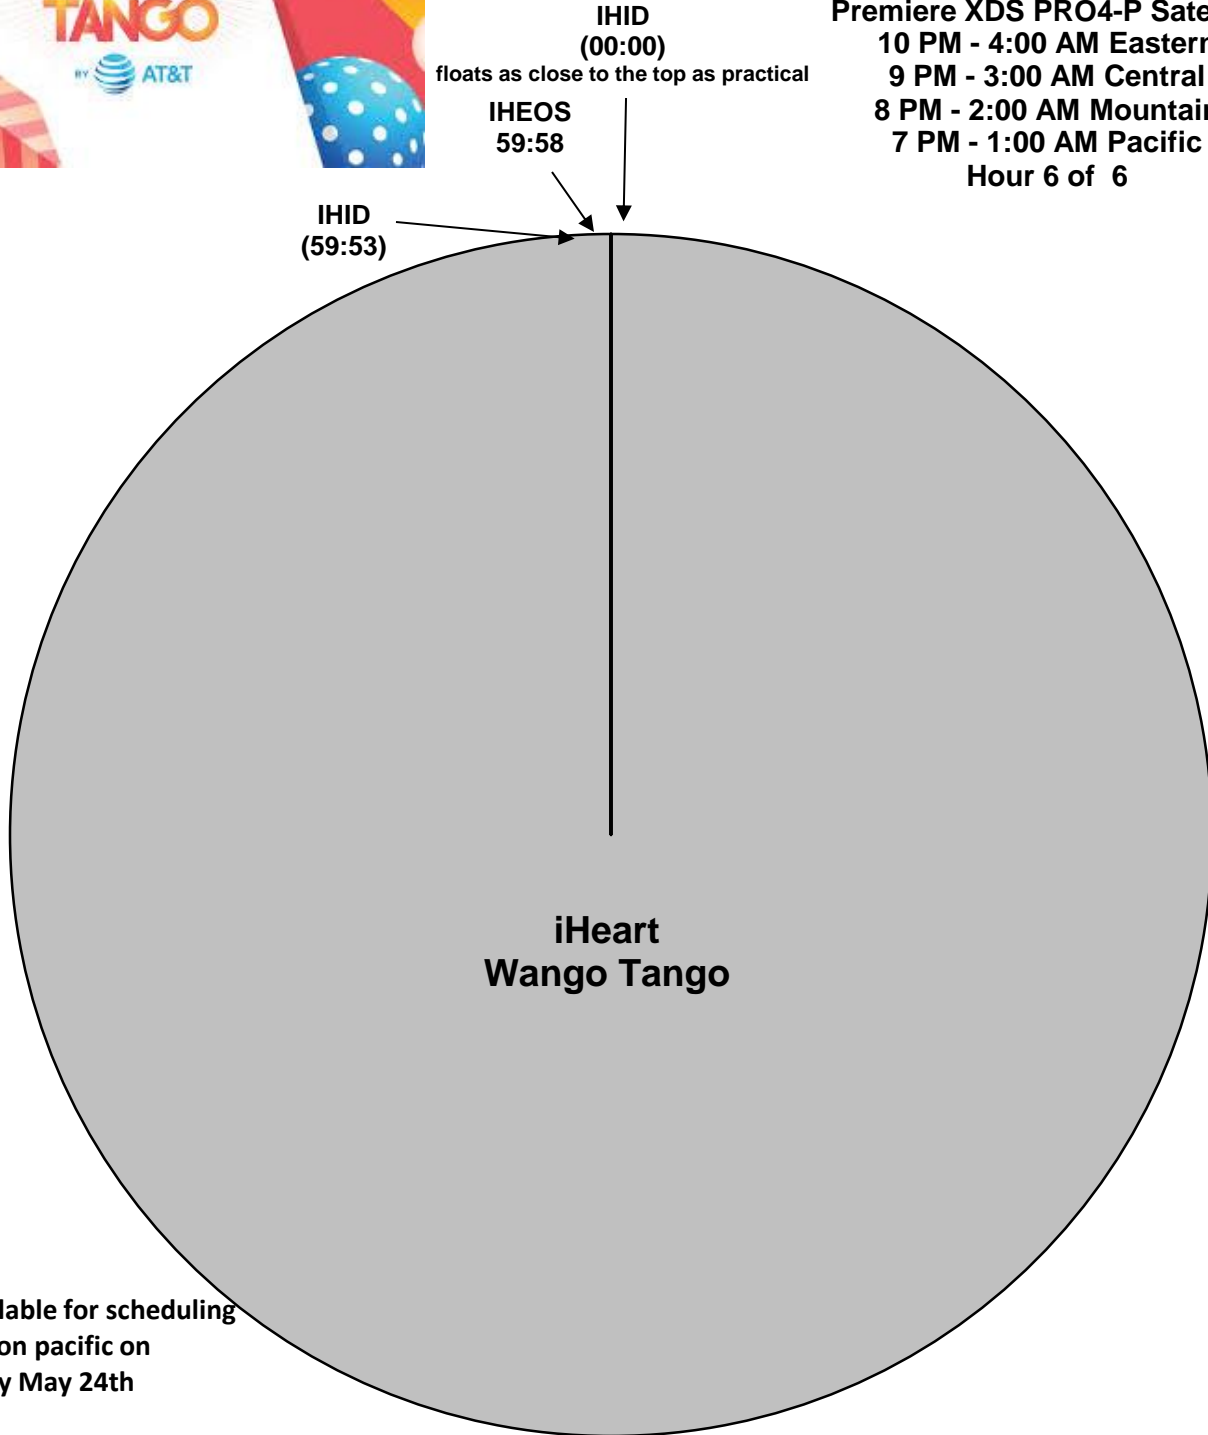

iHeart Wango Tango
XDS Program: iHeart Wango Tango
(PID 1060 PGM 92)

Effective Date: June 2nd, 2018
Premiere XDS PRO4-P Satellite
10 PM - 4:00 AM Eastern
9 PM - 3:00 AM Central
8 PM - 2:00 AM Mountain
7 PM - 1:00 AM Pacific
Hour 6 of 6

All Breaks Float

XDS Relays:

IHSOS – Start of Show (1st Hour Only)

IHID - Legal ID

IHLINER - Local Liner (will float once concert begins)

IHEOS – End of Show

No Legal ID will be provided in 1st hour of Program.